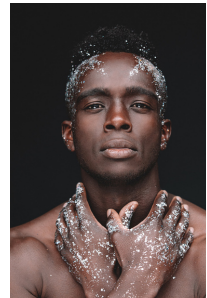

# Machiel

**BLOND**  
MODEL MANAGEMENT

Height: **182,5 cm** Chest: **93 cm** Waist: **71cm**  
Hips: **97 cm** Hair: **Black** Eyes: **Brown**  
Shoes: **42EU**